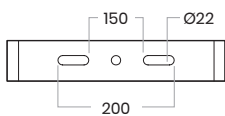

Bracket installation (identical for all powers)

Specifications

Series Code	GOLxxx	Materials	Aluminium/Polycarbonate/Tempered glass
Efficacy	160 lm / Watt	Type Led	SMD
CCT	5000 K (3000K, 4000K optional)	Current	Direct current
CRI	RA > 80	Dimmable	1-10V / Dali / DMX
Input Voltage	AC220-240V • 50-60 Hz	Maximum Dimming	100 to 10%
Power Factor	0,95	Lens	Symmetrical and Asymmetrical
UGR	UGR < 22	Adapt for TV	Driver Flicker Free
Photobiological risk	RG1	Colour	Black
ULR	< 3%	Standards	IP66 / IK10 / CE / ROHS / ENEC
THD	< 20 %	Warranty	5 years