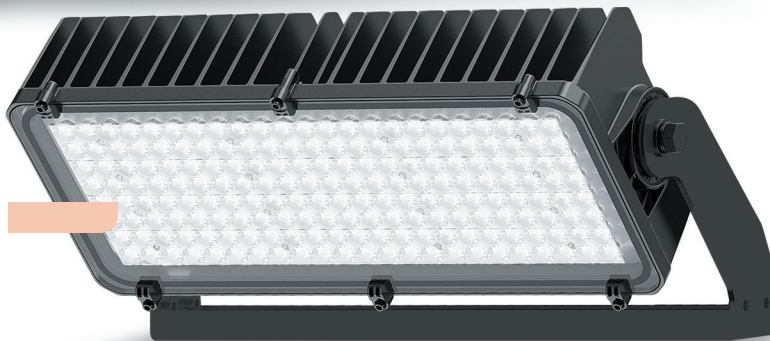

# GOLIATH

Ref. type : GOLxxx

- Significant power
- Remote power supply
- Dimmable
- Multiple optics lens
- Digital adjustment on bracket
- 10kV surge protection

Tempered glass and polycarbonate lens

Driver delivered unassembled  
offset up to 50m as standard  
up to 200 m optional

Vapor barrier  
for draining condensation

Aluminium structure  
Thermo powder paint

Aiming device  
optional

Bracket  
galvanized steel

600W module  
luminous efficiency  
up to 160 lm/W

Galvanized steel bracket  
high resistance, with 3 anchor  
points

### GOLIATH floodlight

Power and efficient optics. Boosted power up to 1800W, an accomplished design for greater lightness and better wind resistance, and, finally, optics specially designed to allow better diffusion of light on all your outdoor sports fields.