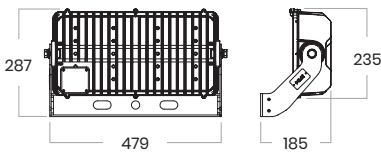

GOLIATH floodlight

Power and efficient optics. Boosted power up to 1800W, an accomplished design for greater lightness and better wind resistance, and, finally, optics specially designed to allow better diffusion of light on all your outdoor sports fields.

Intelligent control

- | 1-10V
- | DALI
- | DMX

600 watts

84 000 lumens
One 600W module
12.5 Kg including 4.7 Kg for the driver

960 watts

134 400 000 lumens
2 480W modules
29 Kg including 6.6 Kg for the driver

1200 watts

168 000 lumens
2 600W modules
25 Kg including 6.6 Kg for the driver

Bracket installation (identical for all powers)

Specifications

Series Code	GOLxxx	Materials	Aluminium/Polycarbonate/Tempered glass
Efficacy	160 lm / Watt	Type Led	SMD
CCT	5000 K (3000K, 4000K optional)	Current	Direct current
CRI	RA > 80	Dimmable	1-10V / Dali / DMX
Input Voltage	AC220-240V • 50-60 Hz	Maximum Dimming	100 to 10%
Power Factor	0,95	Lens	Symmetrical and Asymmetrical
UGR	UGR < 22	Adapt for TV	Driver Flicker Free
Photobiological risk	RG1	Colour	Black
ULR	< 3%	Standards	IP66 / IK10 / CE / ROHS / ENEC
THD	< 20 %	Warranty	5 years