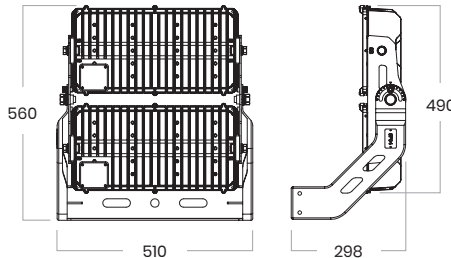

#### 960 watts

134 400 000 lumens  
2 480W modules  
29 Kg including 6.6 Kg for the driver