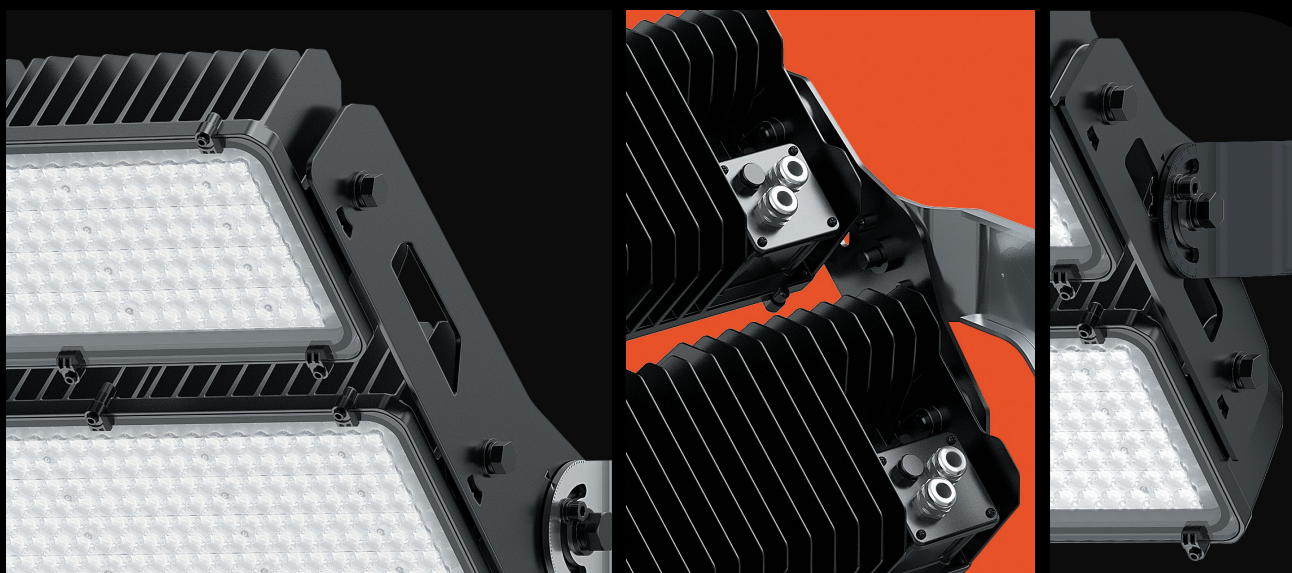

floodlight

GOLIATH

GOLIATH is ideal for :

SPEQTRIS
SPORT

SPEQTRIS SPORT IS A BRAND OF THE STOPLED COMPANY.
01 60 86 73 55 | SPEQTRIS@SPEQTRIS.SPORT

www.speqtris.sport