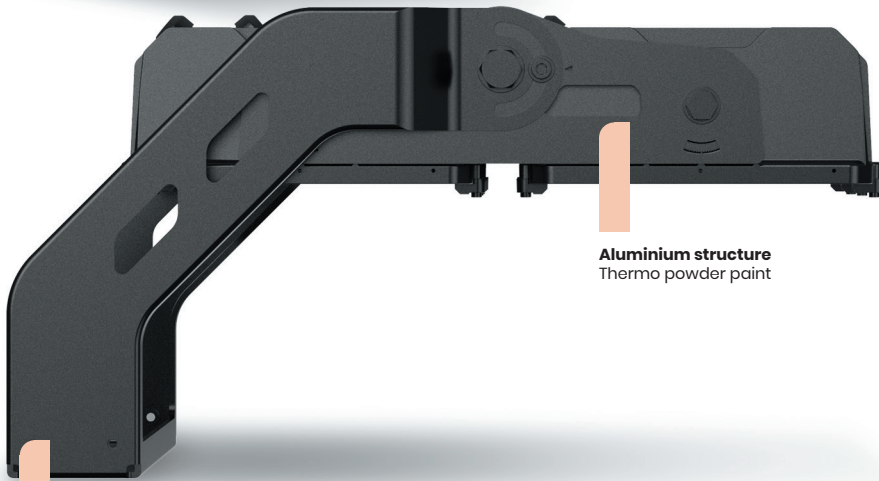

# GOLIATH

Ref. type : GOLxxx

- Significant power
- Remote power supply
- Dimmable
- Multiple optics lens
- Digital adjustment on bracket
- 10kV surge protection

Tempered glass and polycarbonate lens

Driver delivered unassembled  
offset up to 50m as standard  
up to 200 m optional

Vapor barrier  
for draining condensation

Aluminium structure  
Thermo powder paint

Aiming device  
optional

Bracket  
galvanized steel

600W module  
luminous efficiency  
up to 160 lm/W

Galvanized steel bracket  
high resistance, with 3 anchor  
points