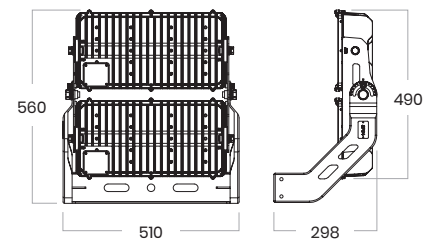

1200 watts

168 000 lumens
2 600W modules
25 Kg including 6.6 Kg for the driver

Bracket installation (identical for all powers)

Specifications

Series Code	GOLxxx	Materials	Aluminium/Polycarbonate/Tempered glass
Efficacy	160 lm / Watt	Type Led	SMD
CCT	5000 K (3000K, 4000K optional)	Current	Direct current
CRI	RA > 80	Dimmable	1-10V / Dali / DMX
Input Voltage	AC220-240V • 50-60 Hz	Maximum Dimming	100 to 10%
Power Factor	0,95	Lens	Symmetrical and Asymmetrical
UGR	UGR < 22	Adapt for TV	Driver Flicker Free
Photobiological risk	RG1	Colour	Black
ULR	< 3%	Standards	IP66 / IK10 / CE / ROHS / ENEC
THD	< 20 %	Warranty	5 years