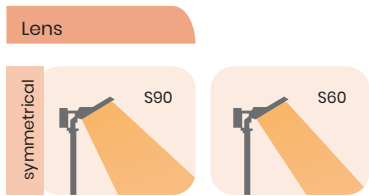

serie

EROS

Ref. type : EROSxxx

EROS

EROS has a conventional design hiding formidable efficiency. Generally installed in spaces where the practice of sport is eclectic, its Zenithal lighting ensures soft and diffuse light, facilitating all sporting practices. With integrated rotating bracket, simple connection, through and quick : it is certainly a best seller.

DALI Built-in	160 lm/W	120W & 200W	120-240V	50/60 Hz	IK10
UGR 21	CE	ROHS	RG1	IP20	L80 107 000H
Warranty 5 years	0-10V optional	Electrical protection 6KV			

- Zenithal lighting
- DALI
- Impact resistance
- Simple connections
- Through connection
- Rotating bracket (+30/-30°)
- Protective grid

Power	Lumens	Dimensions (mm)			Weight
		A	B	C	
120W	19 200 lm	1320	76	238	8.60 Kg
200W	32 000 lm				

Specifications

Series Code	EROSxxx	Materials	Aluminium / Polycarbonate
Efficacy	160 lm / Watt	Current	Direct current
CCT	4000 K (3000K, 5000K optional)	Driver	Integrated and non-deportable
CRI	RA > 80	Driver Brand	Sosen
Input Voltage	AC 120-240 V • 50-60 Hz	Dimmable	Dali
Power Factor	0,92	Lens	Symmetrical 90°, 60° on request
Photobiological risk	RG1	Colour	White
ULR	< 1%	Standards	IP20 / IK10 / CE / ROHS
THD	< 20 %	Warranty	5 years